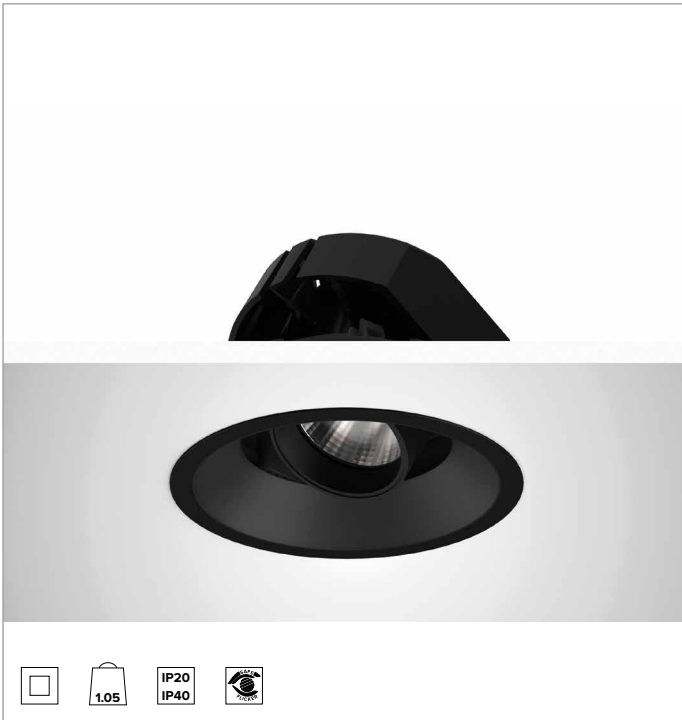

# 1T8629EL | CCTEVO ARCHITECTURAL 160

## Adjustable recessed LED projector in a trim version

		3500K	H(m)	D(m)	E <sub>max</sub> (lx)	
		Ra90		21°		
		Fixture Power	34W	1	0.37	16734
		Source Flux	4347lm	2	0.75	4183
		Fixture Flux	3095lm	3	1.12	1859
		Efficacy	91lm/W	4	1.50	1046
TS1277	I <sub>max</sub> =3849cd/klm	I <sub>max</sub>	16734cd	5	1.87	669