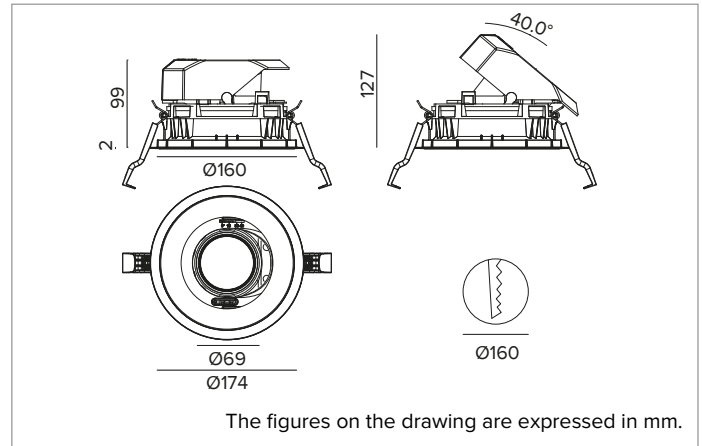

## Adjustable recessed LED projector in a trim version

		3500K	H(m)	D(m)	E <sub>max</sub> (lx)	
		Ra90		21°		
		Fixture Power	34W	1	0.37	16734
		Source Flux	4347lm	2	0.75	4183
		Fixture Flux	3095lm	3	1.12	1859
		Efficacy	91lm/W	4	1.50	1046
TS1277	I <sub>max</sub> =3849cd/klm	I <sub>max</sub>	16734cd	5	1.87	669